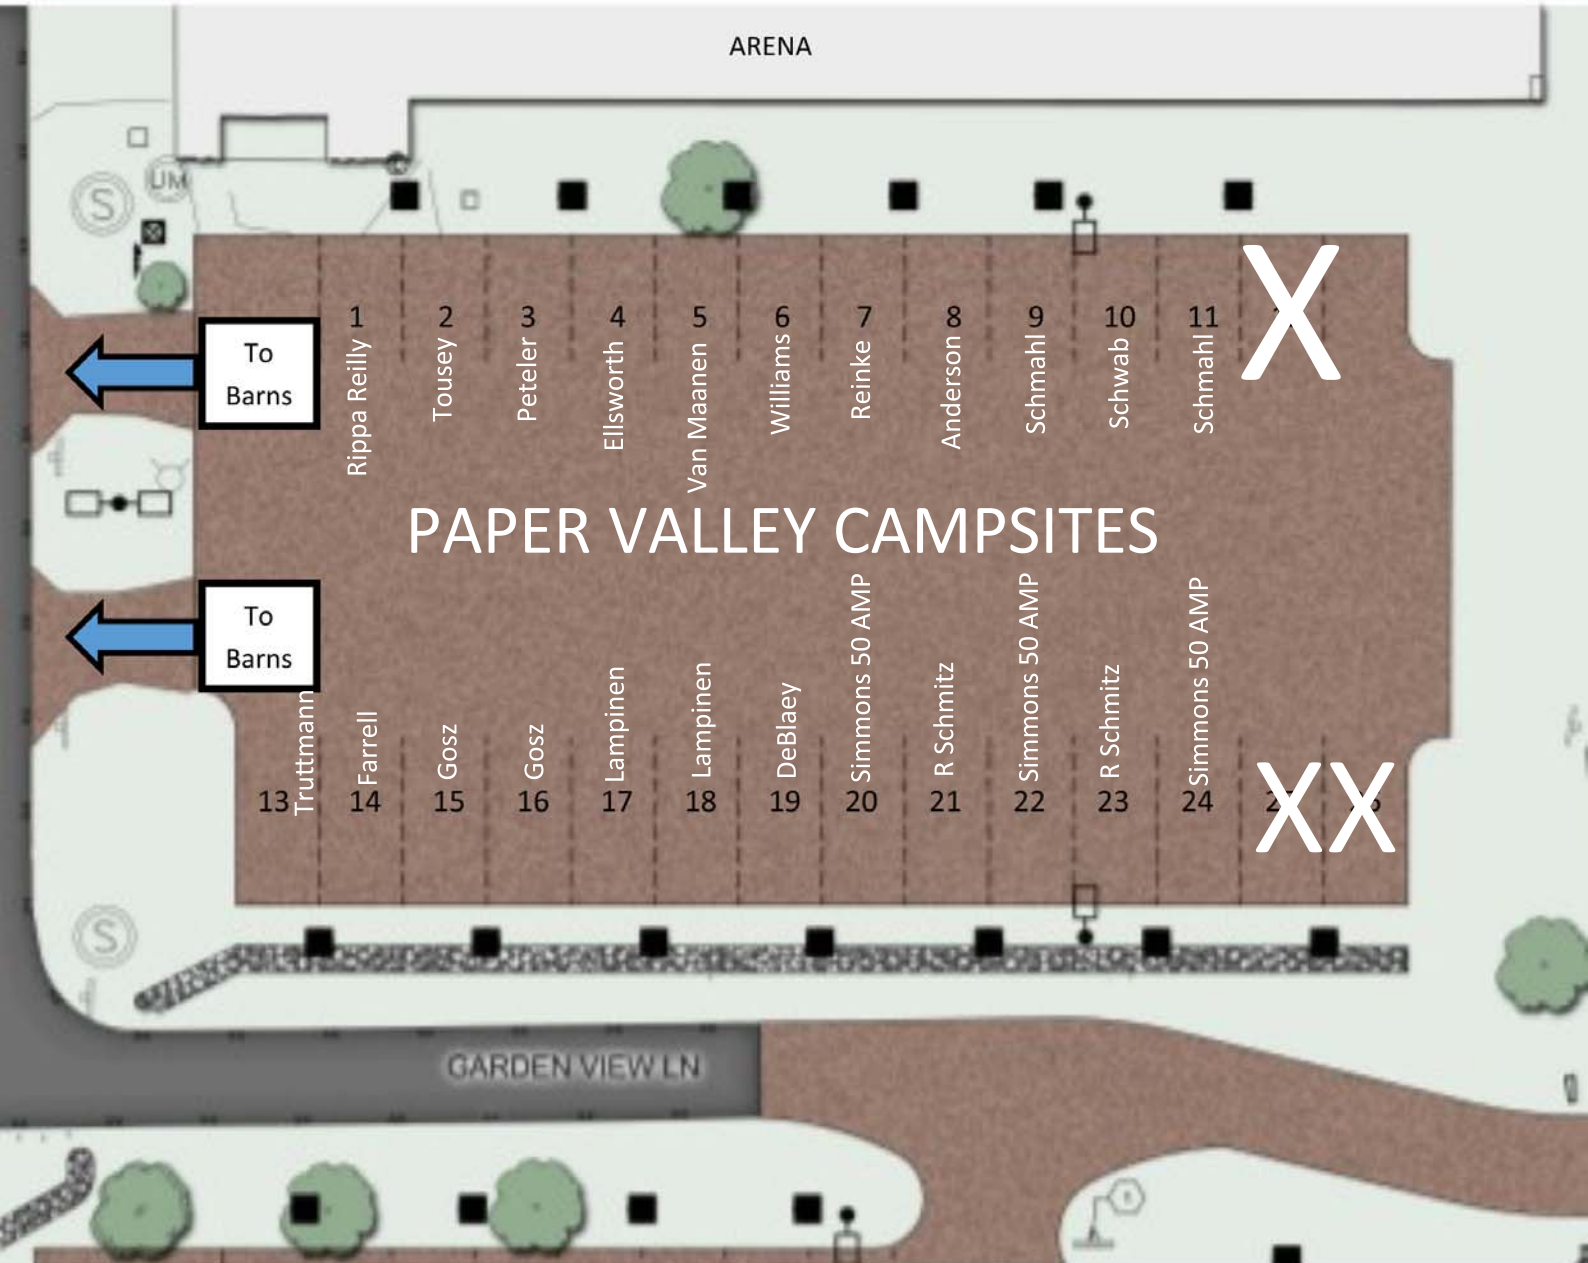

# Lot #2

23 - 30 Amp stalls, 13 - 50 Amp stalls, 2 - 50/30Amp stalls

30 Amp Camping Stalls  
 1-10, 12, 14, 16, 18, 20,  
 22, 24, 26, 30, 32, 34

50 Amp Camping Stalls  
 11, 13, 15, 17, 19, 21, 23  
 25, 29, 31, 33, 35, 37

# Lot #4

13 - 30 Amp stalls, 13 - 50 Amp stalls

30 Amp Camping Stalls  
 2, 4, 6, 8, 10, 12, 13, 15,  
 17, 19, 21, 23, 25

50 Amp Camping Stalls  
 1, 3, 5, 7, 9, 11, 14, 16,  
 18, 20, 22, 24, 26

## Paper Valley

Barn A (Overhang Side)						
Fire Code Access	Gillespie	13	27	Beene/Duggan		
1		14	28			41
2		15	29			42
3		16	30			43
4		17	31	Heling		44
5	Bender	18	32	Kopac	45	
6		19	33	Thorp	46	
Door Fire Code Access Open		20	34	Huibregtse	Door Fire Code Access Open	
		21	35	Grundahl		
7		Ferron	22	36	Schley	47
8	Coyle	23	37	48		
Jaje		Ries	38	49		
10	Bockholt	25	39	Cumberledge	50	
11		26	40		51	
12		Fire Code Access			52	
Food Stand Side						