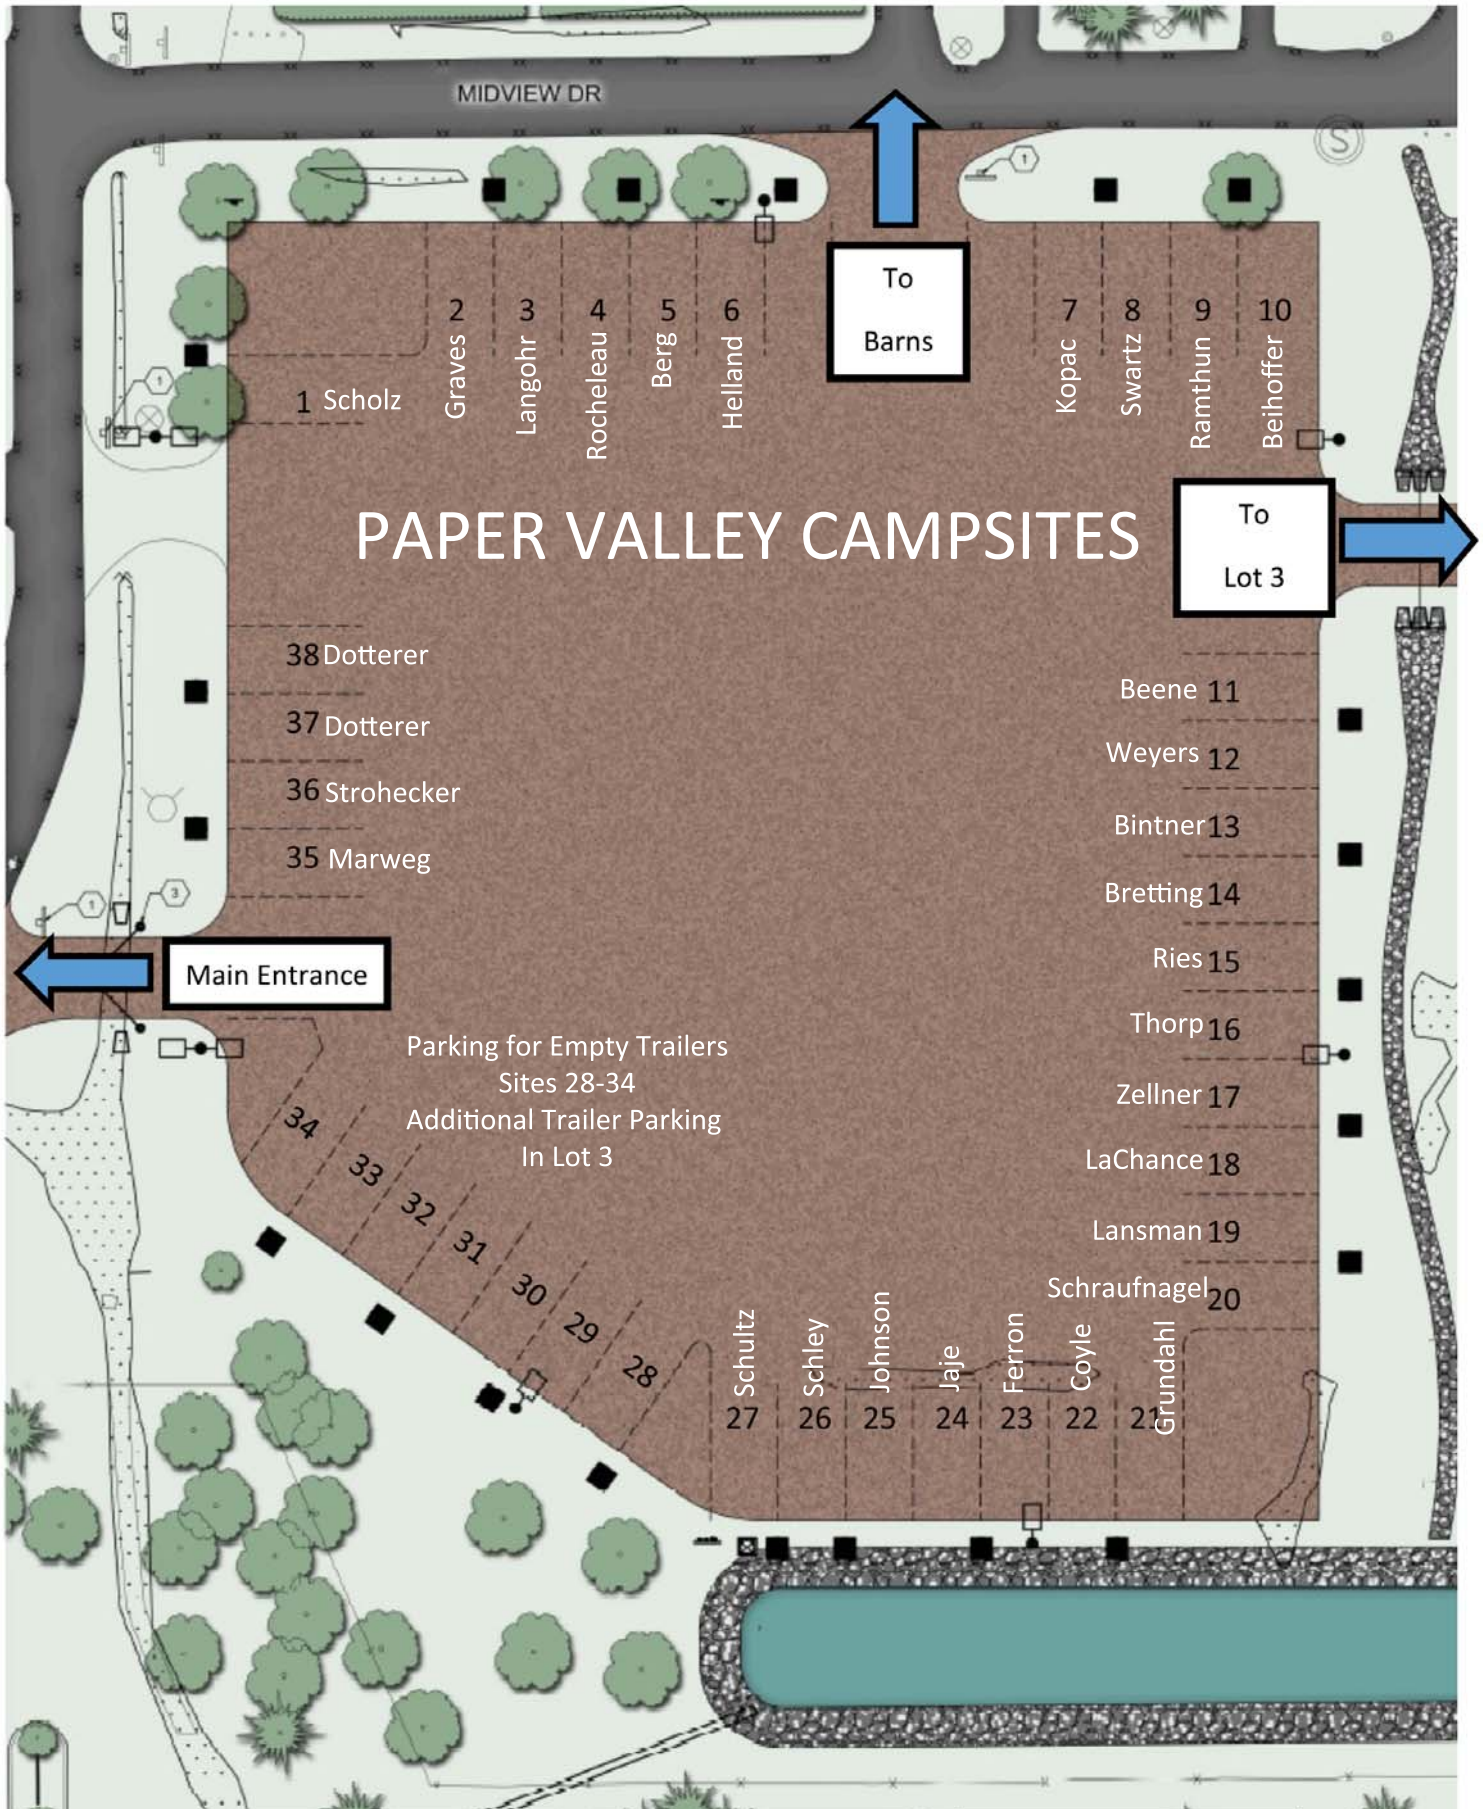

# Lot #2

23 - 30 Amp stalls, 13 - 50 Amp stalls, 2 - 50/30Amp stalls

30 Amp Camping Stalls  
 1-10, 12, 14, 16, 18, 20,  
 22, 24, 26, 30, 32, 34

50 Amp Camping Stalls  
 11, 13, 15, 17, 19, 21, 23  
 25, 29, 31, 33, 35, 37

# Lot #4

13 - 30 Amp stalls, 13 - 50 Amp stalls

30 Amp Camping Stalls  
 2, 4, 6, 8, 10, 12, 13, 15,  
 17, 19, 21, 23, 25

50 Amp Camping Stalls  
 1, 3, 5, 7, 9, 11, 14, 16,  
 18, 20, 22, 24, 26

## Paper Valley

Barn A (Overhang Side)						
Fire Code Access	Gillespie	13	27	Beene/Duggan		
1		14	28			41
2		15	29			42
3		16	30			43
4		17	31	Heling		44
5	Bender	18	32	Kopac	45	
6		19	33	Thorp	46	
Door Fire Code Access Open		20	34	Huibregtse	Door Fire Code Access Open	
		21	35	Grundahl		
7		Ferron	22	36	Schley	47
8	Coyle	23	37	48		
Jaje		Ries	38	49		
10	Bockholt	25	39	Cumberledge	50	
11		26	40		51	
12		Fire Code Access			52	
Food Stand Side						

### Annex (Overhang Side)